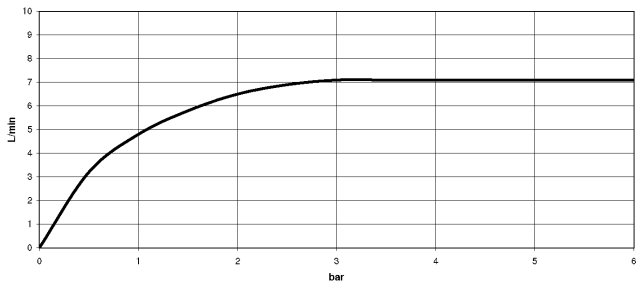

Flow rate chart

Certificates

LGA_29897.

WRAS_2107020.