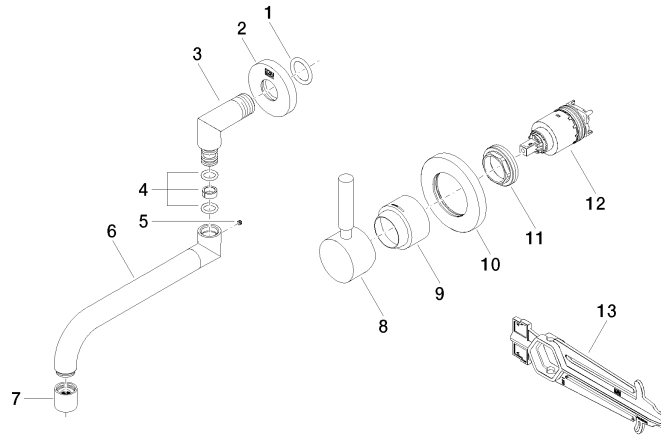

META 02 Wall-mounted mixer with individual rosettes - Brushed Platinum

36 880 625

- 227mm projection
- pivoting spout
- air-enriched flow
- rosette for spout Ø 55mm
- rosette for mixer Ø 78mm
- max. flow 7 l/min at 3 bar flow pressure
- lead-free

Required miscellaneous

Concealed wall-mounted single-lever mixer - 35 860 970 90

- max. recess depth 95 mm
- min. recess depth 80 mm

META 02 Wall-mounted mixer with individual rosettes - Brushed Platinum

36 880 625

mm [inches]

Flow rate chart

Certificates

LGA_29897.

WRAS_2107020.

META 02 Wall-mounted mixer with individual rosettes - Brushed Platinum

36 880 625

Spare parts list

No.	Item Number	Name	Quantity used	Delivery time
1	90 14 10 026 00 90	seal	1	2
2	09 27 22 503-06	rosette	1	10
3	09 11 03 013 10-06	connection	1	10
4	90 14 15 020 00 90	gasket kit	1	2
5	90 31 11 038 00 90	pin	1	2
6	04 28 25 078 10-06	spout	1	10
7	90 23 01 019 00-06	aerator	1	10
8	90 20 62 040 00-06	handle	1	10
9	09 11 02 530-06	cover	1	10
10	90 27 62 011 00-06	rosette	1	10
11	09 24 04 105 90	nut	1	2
12	90 15 05 064 01 90	cartridge	1	2
13	90 30 09 064 00 90	key	1	2