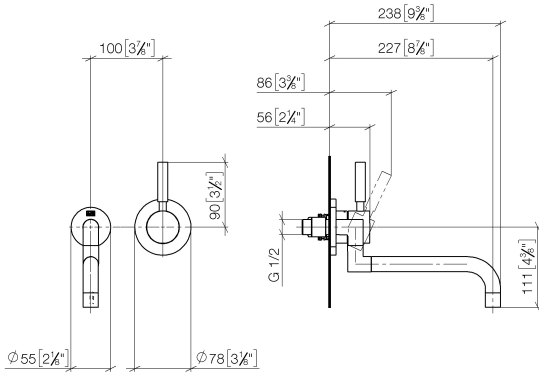

META 02 Wall-mounted mixer with individual rosettes - Brushed Platinum

36 880 625

- 227mm projection
- pivoting spout
- air-enriched flow
- rosette for spout Ø 55mm
- rosette for mixer Ø 78mm
- max. flow 7 l/min at 3 bar flow pressure
- lead-free

Required miscellaneous

Concealed wall-mounted single-lever mixer - 35 860 970 90

- max. recess depth 95 mm
- min. recess depth 80 mm

META 02 Wall-mounted mixer with individual rosettes - Brushed Platinum

36 880 625

mm [inches]

Flow rate chart

Certificates

LGA_29897.

WRAS_2107020.

META 02 Wall-mounted mixer with individual rosettes - Brushed Platinum

36 880 625

Spare parts list

No.	Item Number	Name	Quantity used	Delivery time
1	90 14 10 026 00 90	seal	1	2
2	09 27 22 503-06	rosette	1	10
3	09 11 03 013 10-06	connection	1	10
4	90 14 15 020 00 90	gasket kit	1	2
5	90 31 11 038 00 90	pin	1	2
6	04 28 25 078 10-06	spout	1	10
7	90 23 01 019 00-06	aerator	1	10
8	90 20 62 040 00-06	handle	1	10
9	09 11 02 530-06	cover	1	10
10	90 27 62 011 00-06	rosette	1	10
11	09 24 04 105 90	nut	1	2
12	90 15 05 064 01 90	cartridge	1	2
13	90 30 09 064 00 90	key	1	2